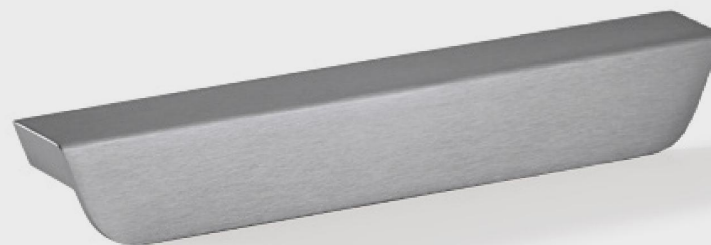

— H1540

— stainless steel coloured