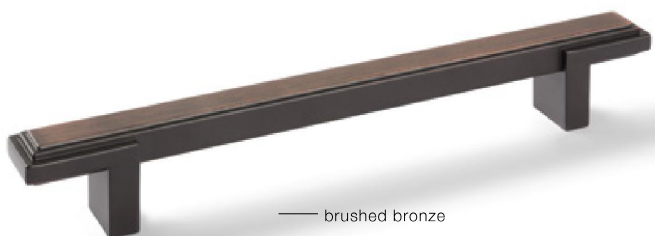

— brushed bronze