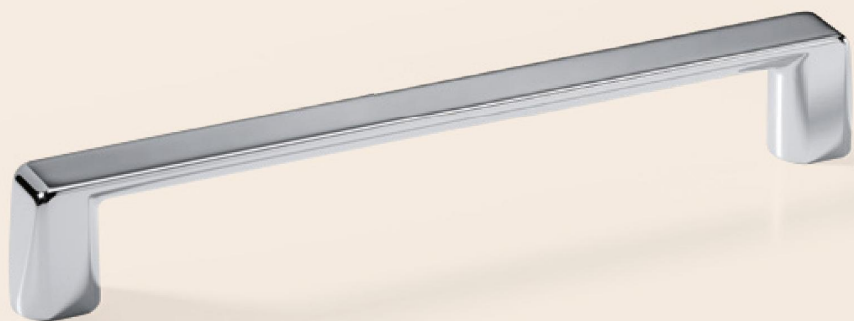

— **G**reat is the power of ideas.
A better idea can sweep weeks
of effort off the table.

— polished chrome plated

— brushed nickel plated

| Finish | Dim. in mm | Hole spacing in mm | Cat. No. |
|------------------------|------------|--------------------|------------|
| polished chrome plated | 148x32 | 128 | 106.69.205 |
| | 212x32 | 192 | 106.69.207 |
| brushed nickel plated | 148x32 | 128 | 106.69.605 |
| | 212x32 | 192 | 106.69.607 |