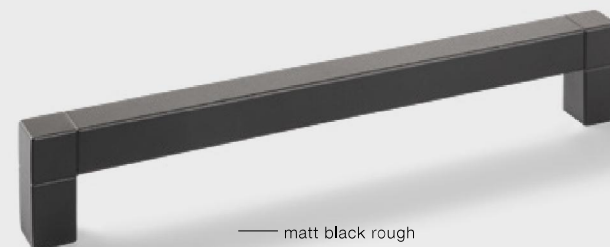

Finish	Dim. in mm	Hole spacing in mm	Cat. No.
matt black rough	142 x 34	128	106.70.060
	174 x 34	160	106.70.061
	206 x 34	192	106.70.062
grey	142 x 34	128	106.70.050
	174 x 34	160	106.70.051
	206 x 34	192	106.70.052
black	142 x 34	128	106.70.040
	174 x 34	160	106.70.041
	206 x 34	192	106.70.042
brushed nickel plated	142 x 34	128	106.70.030
	174 x 34	160	106.70.031
	206 x 34	192	106.70.032