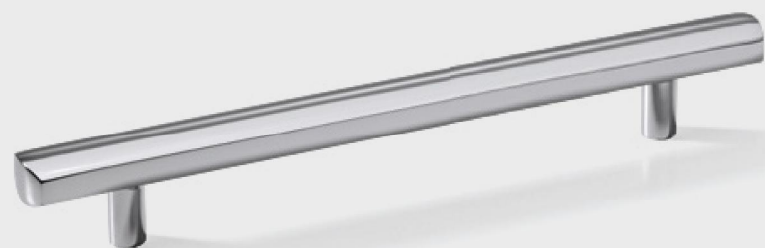

— H1335

— polished chrome plated