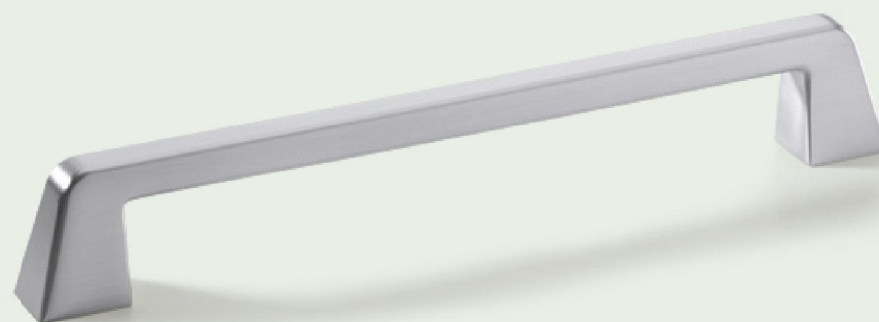

— brushed nickel plated

Finish	Dim. in mm	Hole spacing in mm	Cat. No.
polished chrome plated	227 x 35	192	106.69.267
	355 x 35	320	106.69.268
brushed nickel plated	227 x 35	192	106.69.667
	355 x 35	320	106.69.668