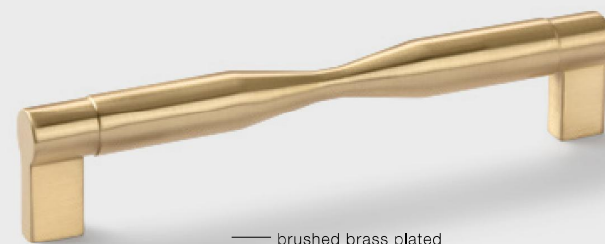

— brushed brass plated