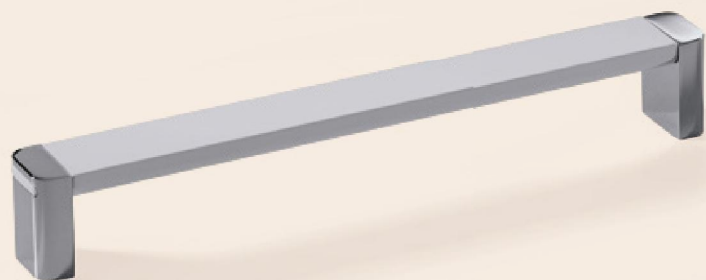

— polished chrome plated, white