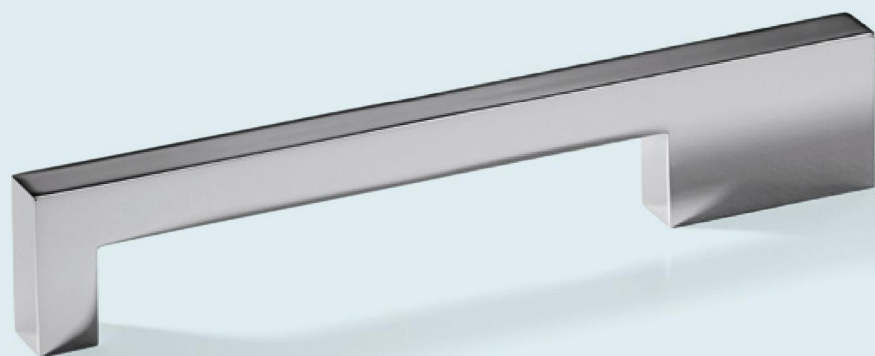

— polished chrome plated