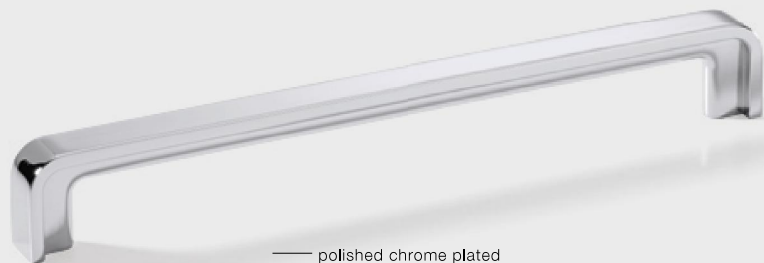

— H1385

— polished chrome plated