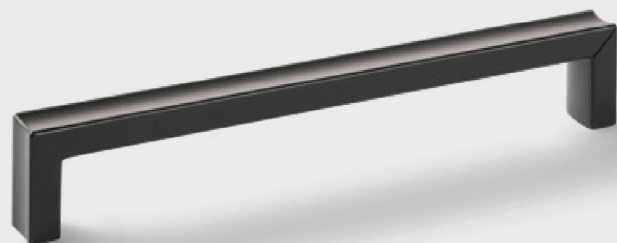

— matt black