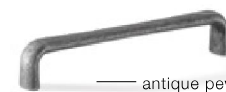

— H1520

Finish	Dim. in mm	Hole spacing in mm	Cat. No.
lead coloured	218x21	160/192	106.61.464
titanium coloured	218x21	160/192	106.61.964
matt white	218x21	160/192	106.61.764
antique copper plated	218x21	160/192	106.61.164

— H1525

Finish	Maße in mm	Hole spacing in mm	Cat. No.
polished chrome plated	172x33	160	106.61.254
	332x33	320	106.61.259
brushed nickel plated	172x33	160	106.61.054
	332x33	320	106.61.059
polished nickel plated black	172x33	160	106.61.354
	332x33	320	106.61.359
brushed nickel plated black	172x33	160	106.61.554
	332x33	320	106.61.559
matt bronze	172x33	160	106.61.154
	332x33	320	106.61.159
antique pewter	172x33	160	106.61.954
	332x33	320	106.61.959
antique copper plated	172x33	160	106.61.454
	332x33	320	106.61.459
rosé silver coloured	172x33	160	106.63.716
	332x33	320	106.63.719
rosé gold coloured	172x33	160	106.63.816
	332x33	320	106.63.819