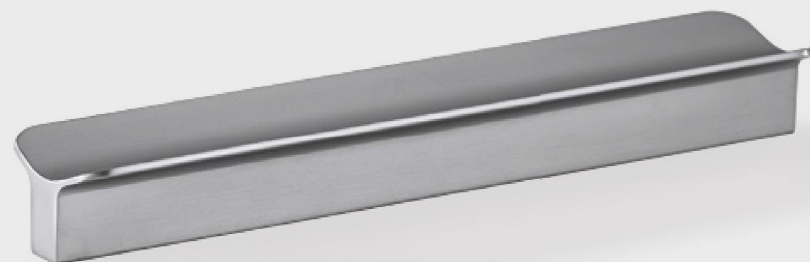

— brushed nickel plated