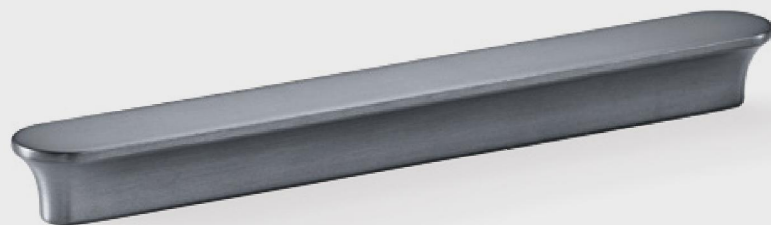

— H1520

— lead coloured

Finish	Dim. in mm	Hole spacing in mm	Cat. No.
lead coloured	218x21	160/192	106.61.464
titanium coloured	218x21	160/192	106.61.964
matt white	218x21	160/192	106.61.764
antique copper plated	218x21	160/192	106.61.164